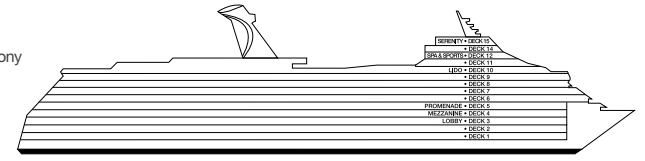

ACCOMMODATIONS SYMBOL LEGEND

- ▲ Twin Bed and Single Sofa Bed
- ★ 2 Twin Beds (convert to King) and Single Sofa Bed
- 2 Twin Beds (convert to King) and 1 Upper Pullman
- ⋮ 2 Twin Beds (convert to King) and 2 Upper Pullmans
- 2 Twin Beds (convert to King), Single Sofa Bed and 1 Upper Pullman
- † 2 Twin Beds (convert to King) and Double Sofa Bed
- ▼ 2 Twin Beds (convert to King), Single Sofa Bed and 2 Upper Pullmans. Beds do not convert to King when both Upper Pullmans in use.
- ◆ Stateroom with 2 Porthole Windows
- ◁ Connecting staterooms (ideal for families and groups of friends)
- ✳ Twin Beds do not convert to a King Bed.
- U Unisex Wheelchair Accessible Restroom
- JS Junior Suites with obstructed views: 9205, 9206.
- ⊘ All accommodations are non-smoking.

Gross Tonnage: 130,000 Length: 1,004 Feet Beam: 122 Feet
 Cruising Speed: 20 Knots Guest Capacity: 3,690 (Double Occupancy)
 Total Staff: 1,386 Registry: Panama

Cloud 9 and ACCOMMODATIONS

ACCOMMODATIONS SYMBOL LEGEND

Gross Tonnage: 130,000 Length: 1,004 Feet Beam: 122 Feet
 Cruising Speed: 20 Knots Guest Capacity: 3,690 (Double Occupancy)
 Total Staff: 1,386 Registry: Panama

Cloud 9 and ACCOMMODATIONS

Deck 14