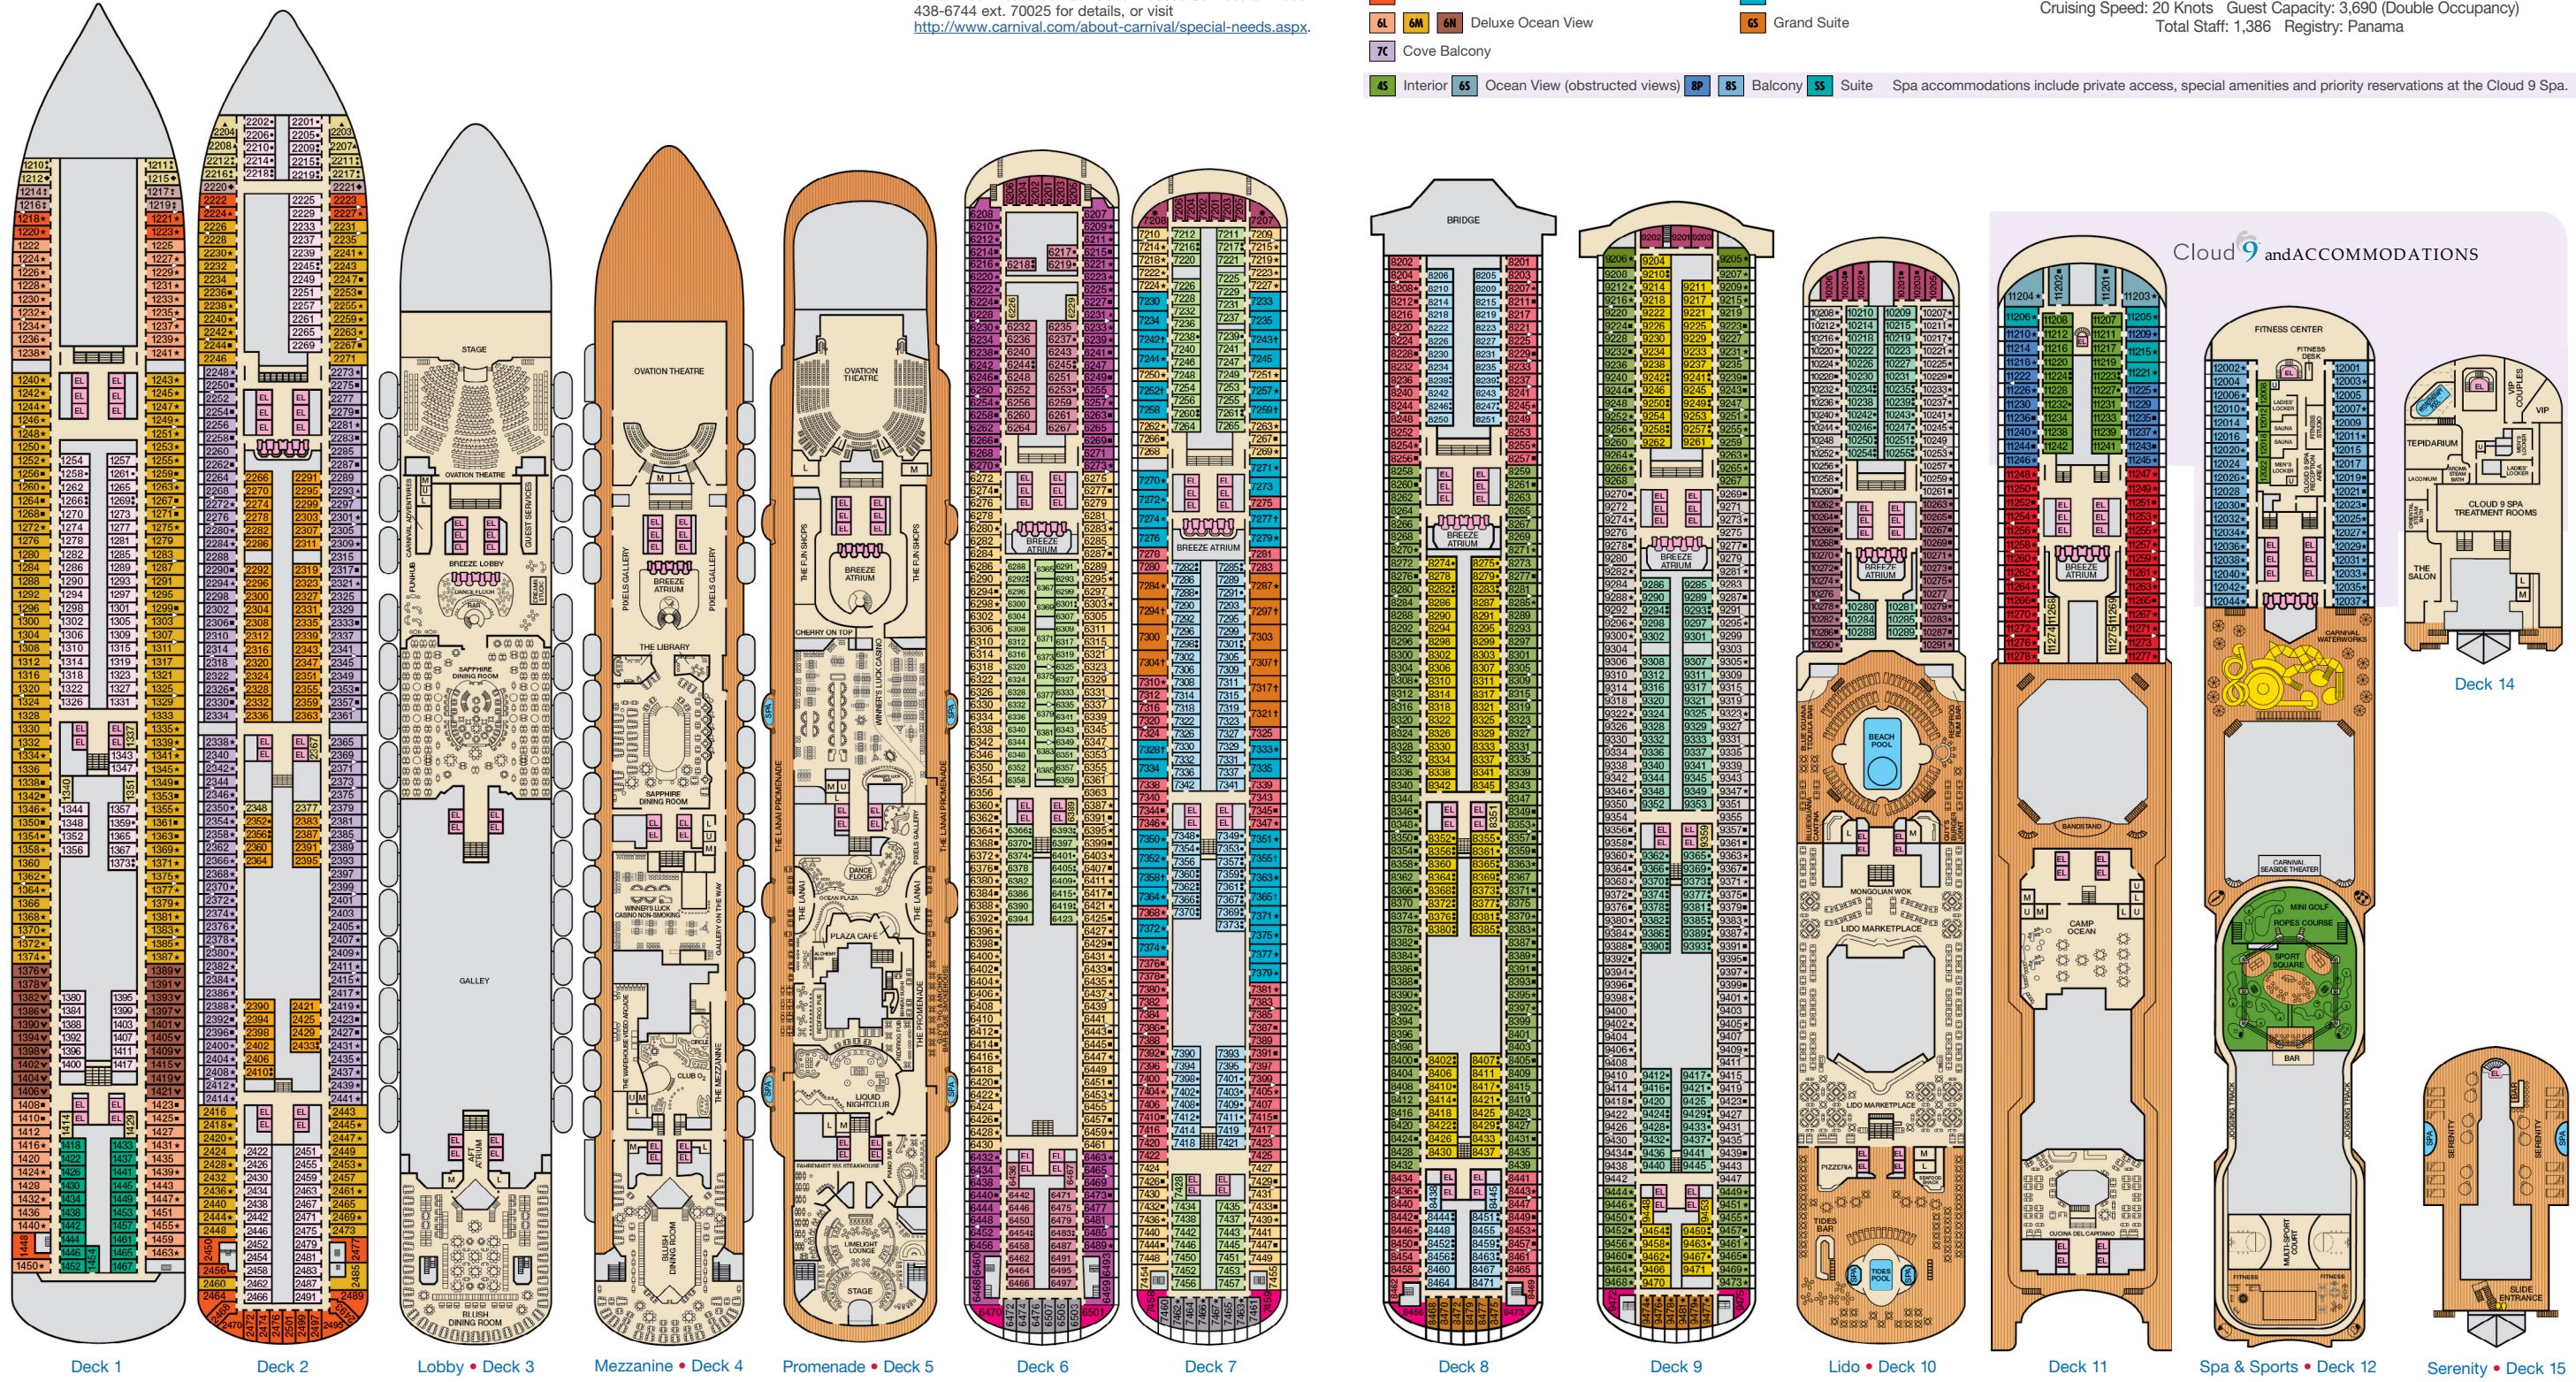

ACCOMMODATIONS SYMBOL LEGEND

- ▲ Twin Bed and Single Sofa Bed
- ★ 2 Twin Beds (convert to King) and Single Sofa Bed
- 2 Twin Beds (convert to King) and 1 Upper Pullman
- ⋮ 2 Twin Beds (convert to King) and 2 Upper Pullmans
- 2 Twin Beds (convert to King), Single Sofa Bed and 1 Upper Pullman
- † 2 Twin Beds (convert to King) and Double Sofa Bed
- ▼ 2 Twin Beds (convert to King), Single Sofa Bed and 2 Upper Pullmans. Beds do not convert to King when both Upper Pullmans in use.
- ◆ Stateroom with 2 Porthole Windows
- ◁ Connecting staterooms (ideal for families and groups of friends)
- ✳ Twin Beds do not convert to a King Bed.
- U Unisex Wheelchair Accessible Restroom
- JS Junior Suites with obstructed views: 9205, 9206.
- ⊘ All accommodations are non-smoking.

CATEGORIES

- 1A Interior Upper/Lower
 - PT Porthole
 - 4A 4B 4C 4D 4E 4F 4G 4H Interior
 - 4J Interior with Picture Window (obstructed views)
 - 6A Ocean View
 - 6L 6M 6N Deluxe Ocean View
 - 7C Cove Balcony
 - 8A 8B 8C 8D 8E 8F 8G Balcony
 - 8M 8N Aft-View Extended Balcony
 - 9C Premium Vista Balcony
 - JS Junior Suite
 - OS Ocean Suite
 - GS Grand Suite
 - 4S Interior
 - 6S Ocean View (obstructed views)
 - 8P 8S Balcony
 - SS Suite
- Spa accommodations include private access, special amenities and priority reservations at the Cloud 9 Spa.

Gross Tonnage: 130,000 Length: 1,004 Feet Beam: 122 Feet
 Cruising Speed: 20 Knots Guest Capacity: 3,690 (Double Occupancy)
 Total Staff: 1,386 Registry: Panama

Cloud 9 and ACCOMMODATIONS

ACCOMMODATIONS SYMBOL LEGEND

Gross Tonnage: 130,000 Length: 1,004 Feet Beam: 122 Feet
 Cruising Speed: 20 Knots Guest Capacity: 3,690 (Double Occupancy)
 Total Staff: 1,386 Registry: Panama

Cloud 9 and ACCOMMODATIONS

Deck 14