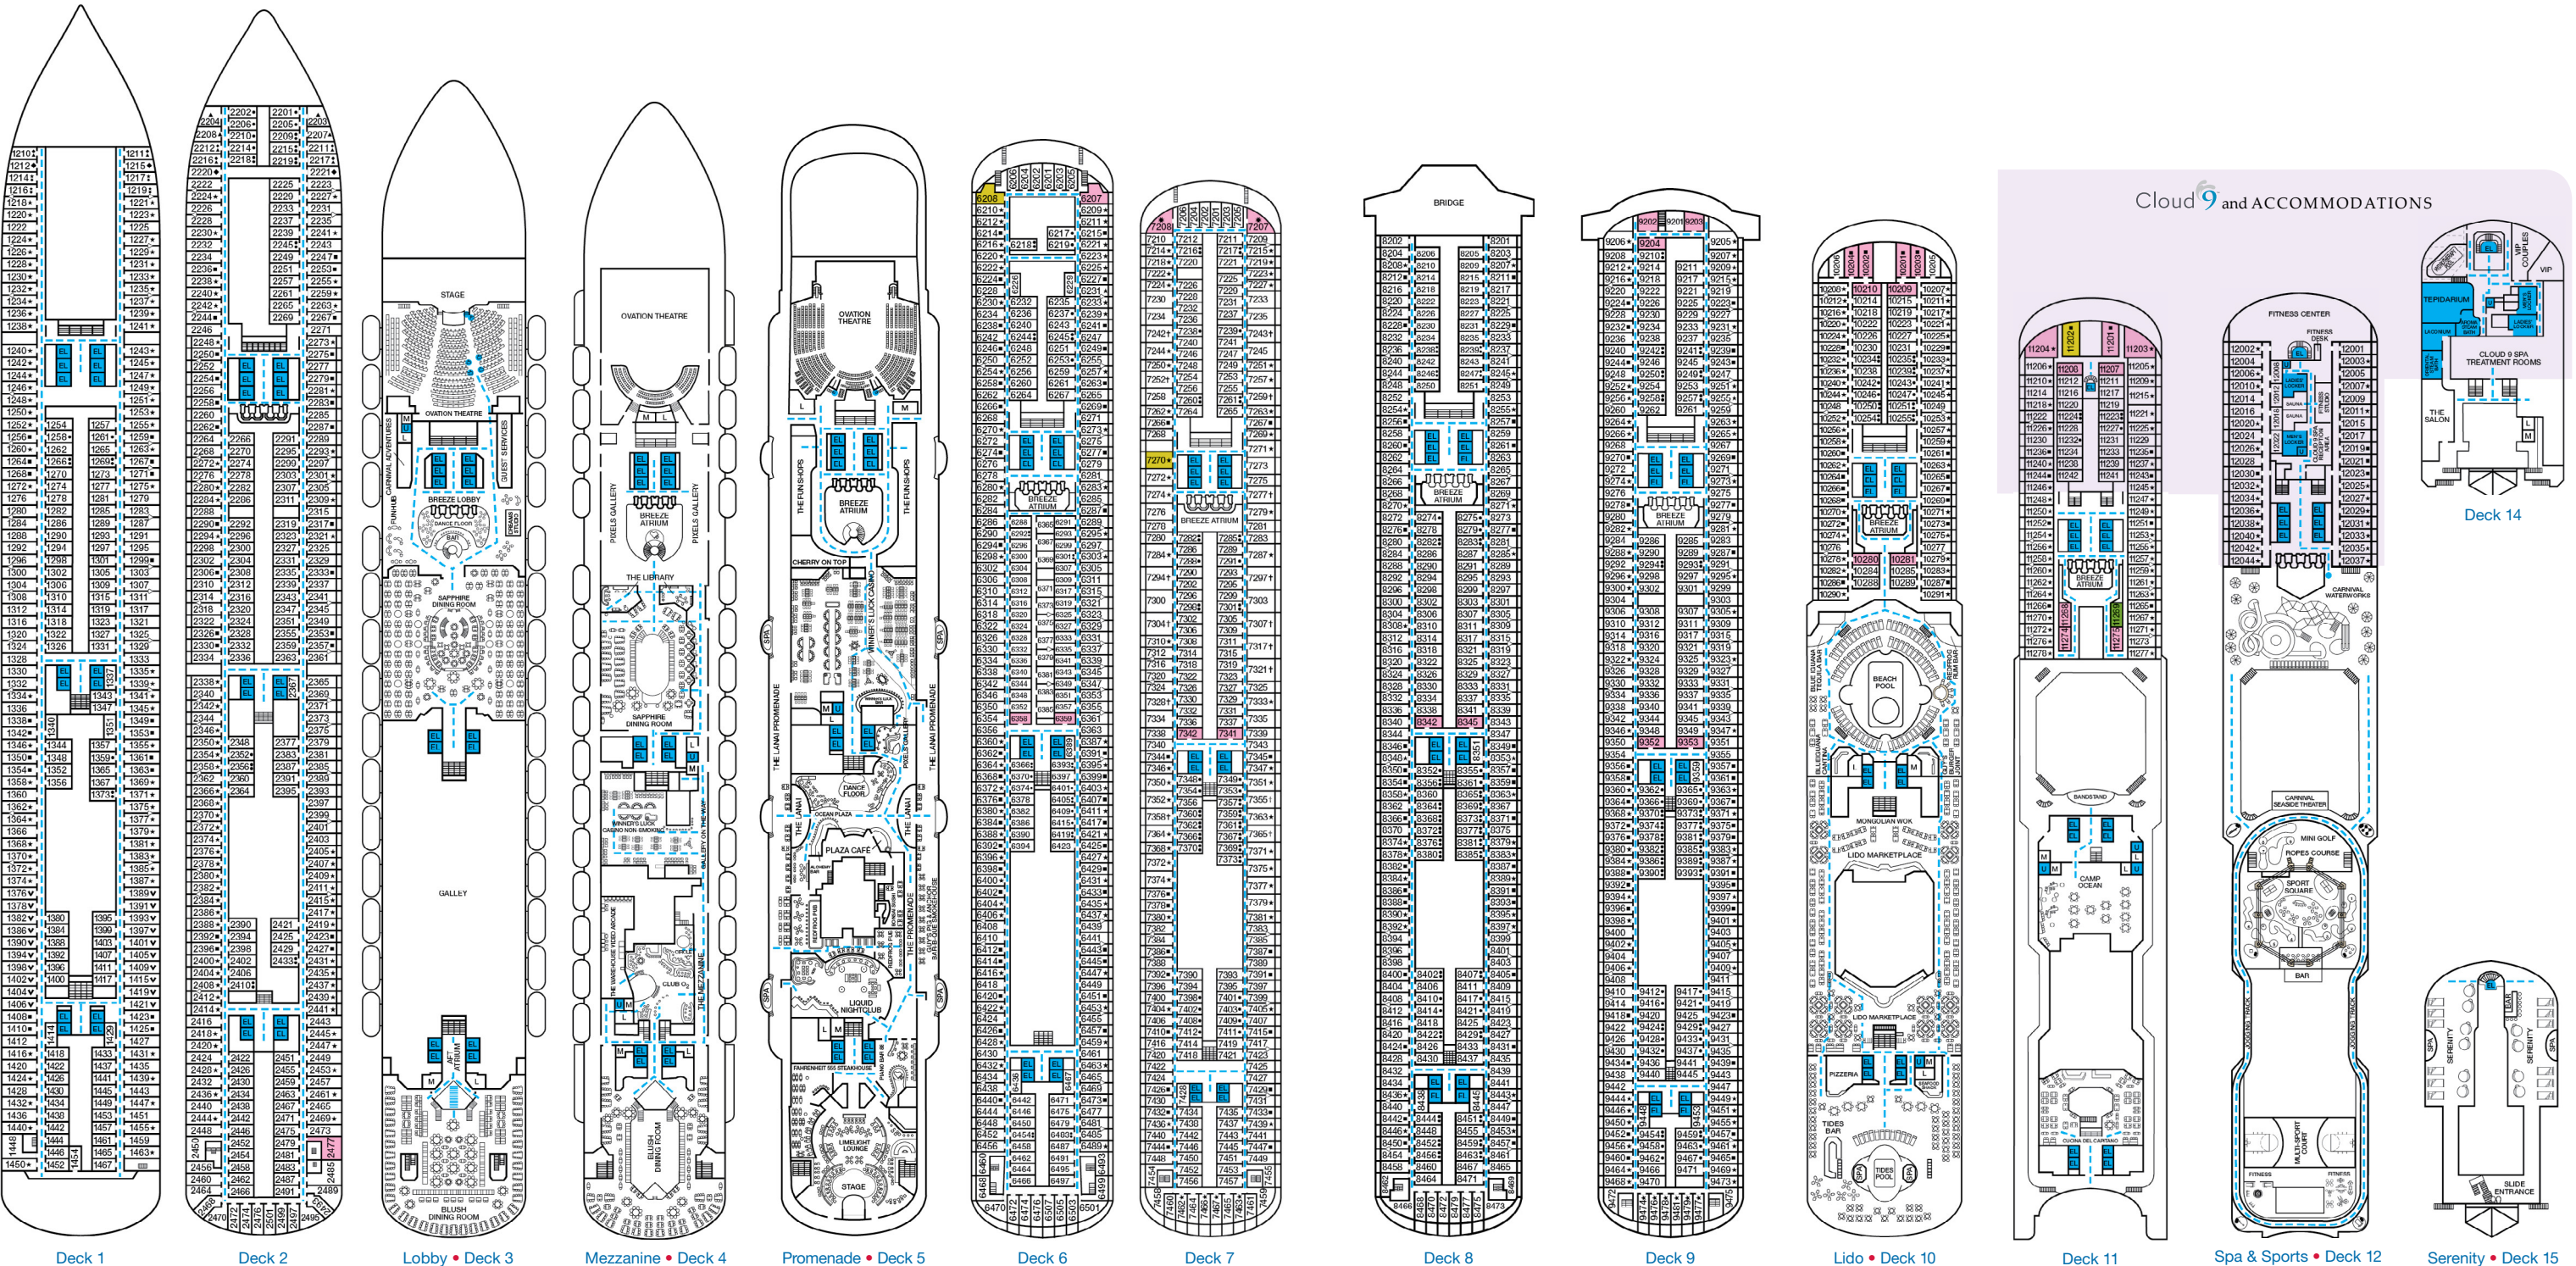

Gross Tonnage: 130,000 Length: 1,004 Feet Beam: 122 Feet
 Cruising Speed: 20 Knots Guest Capacity: 3,690 (Double Occupancy)
 Total Staff: 1,386 Registry: Panama

Cloud 9 and ACCOMMODATIONS

ACCOMMODATIONS SYMBOL LEGEND

- ▲ Twin Bed and Single Sofa Bed
- ★ 2 Twin Beds (convert to King) and Single Sofa Bed
- 2 Twin Beds (convert to King) and 1 Upper Pullman
- 2 Twin Beds (convert to King) and 2 Upper Pullmans
- 2 Twin Beds (convert to King), Single Sofa Bed and 1 Upper Pullman
- † 2 Twin Beds (convert to King) and Double Sofa Bed
- ▼ 2 Twin Beds (convert to King), Single Sofa Bed and 2 Upper Pullmans. Beds do not convert to King when both Upper Pullmans in use.
- ◆ Stateroom with 2 Porthole Windows
- ◁ Connecting staterooms (ideal for families and groups of friends)
- ✱ Twin Beds do not convert to a King Bed.
- U Unisex Wheelchair Accessible Restroom
- ♿ All accommodations are non-smoking.
- Accessible Routes including Ramps
- Restrooms, Elevators, Lifts and other Accessible Areas
- Fully Accessible Staterooms (FAC)
- Fully Accessible Staterooms - Single Side Approach (FAC-SSA)
- Ambulatory Accessible Staterooms (AAC)

Gross Tonnage: 130,000 Length: 1,004 Feet Beam: 122 Feet
 Cruising Speed: 20 Knots Guest Capacity: 3,690 (Double Occupancy)
 Total Staff: 1,386 Registry: Panama

Cloud 9 and ACCOMMODATIONS

Deck 14