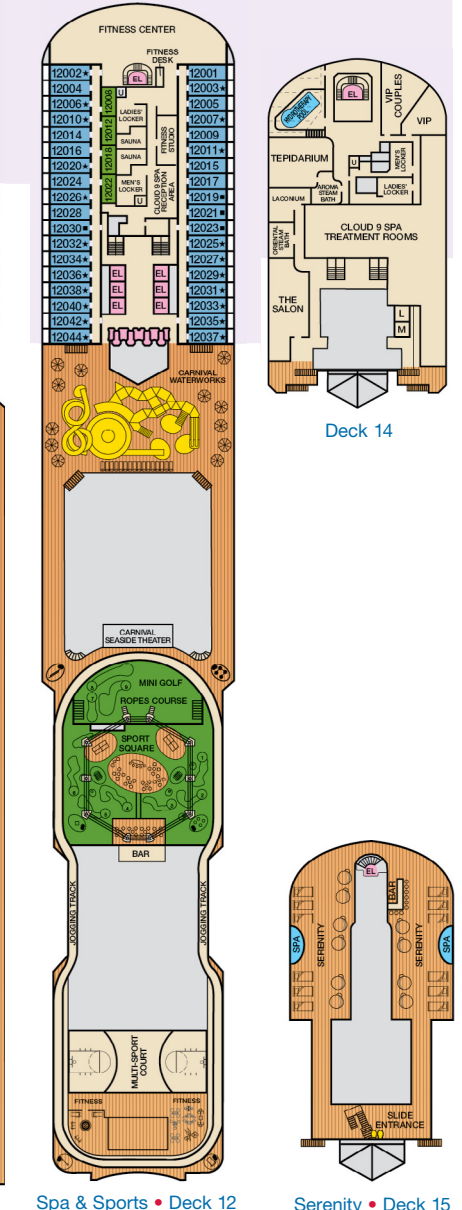

CATEGORIES

- 1A Interior Upper/Lower
 - PT Porthole
 - 4A 4B 4C 4D 4E 4F 4G 4H Interior
 - 4J Interior with Picture Window (obstructed views)
 - 6A Ocean View
 - 6L 6M 6N Deluxe Ocean View
 - 7C Cove Balcony
 - 8A 8B 8C 8D 8E 8F 8G Balcony
 - 8M 8N Aft-View Extended Balcony
 - 9C Premium Vista Balcony
 - JS Junior Suite
 - OS Ocean Suite
 - GS Grand Suite
 - 4S Interior
 - 6S Ocean View (obstructed views)
 - 8P 8S Balcony
 - SS Suite
- Spa accommodations include private access, special amenities and priority reservations at the Cloud 9 Spa.

Gross Tonnage: 130,000 Length: 1,004 Feet Beam: 122 Feet
 Cruising Speed: 20 Knots Guest Capacity: 3,690 (Double Occupancy)
 Total Staff: 1,386 Registry: Panama

Cloud 9 and ACCOMMODATIONS

ACCOMMODATIONS SYMBOL LEGEND

- ▲ Twin Bed and Single Sofa Bed
- ★ 2 Twin Beds (convert to King) and Single Sofa Bed
- 2 Twin Beds (convert to King) and 1 Upper Pullman
- 2 Twin Beds (convert to King) and 2 Upper Pullmans
- 2 Twin Beds (convert to King), Single Sofa Bed and 1 Upper Pullman
- † 2 Twin Beds (convert to King) and Double Sofa Bed
- ▼ 2 Twin Beds (convert to King), Single Sofa Bed and 2 Upper Pullmans. Beds do not convert to King when both Upper Pullmans in use.
- ◆ Stateroom with 2 Porthole Windows
- ◁ Connecting staterooms (ideal for families and groups of friends)
- ✱ Twin Beds do not convert to a King Bed.
- U Unisex Wheelchair Accessible Restroom
- ♿ All accommodations are non-smoking.
- Accessible Routes including Ramps
- Restrooms, Elevators, Lifts and other Accessible Areas
- Fully Accessible Staterooms (FAC)
- Fully Accessible Staterooms - Single Side Approach (FAC-SSA)
- Ambulatory Accessible Staterooms (AAC)

Gross Tonnage: 130,000 Length: 1,004 Feet Beam: 122 Feet
 Cruising Speed: 20 Knots Guest Capacity: 3,690 (Double Occupancy)
 Total Staff: 1,386 Registry: Panama

Cloud 9 and ACCOMMODATIONS

Deck 14