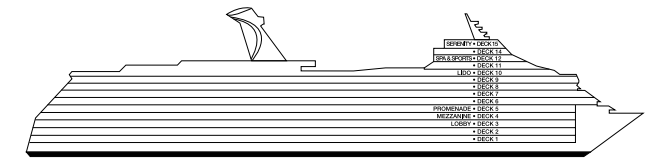

ACCOMMODATIONS SYMBOL LEGEND

- ▲ Twin Bed and Single Sofa Bed
- ★ 2 Twin Beds (convert to King) and Single Sofa Bed
- 2 Twin Beds (convert to King) and 1 Upper Pullman
- 2 Twin Beds (convert to King) and 2 Upper Pullmans
- 2 Twin Beds (convert to King), Single Sofa Bed and 1 Upper Pullman
- † 2 Twin Beds (convert to King) and Double Sofa Bed
- ▼ 2 Twin Beds (convert to King), Single Sofa Bed and 2 Upper Pullmans. Beds do not convert to King when both Upper Pullmans in use.
- Stateroom with 2 Porthole Windows
- ◁ Connecting staterooms (ideal for families and groups of friends)
- ✱ Twin Beds do not convert to a King Bed.
- U Unisex Wheelchair Accessible Restroom
- ♿ All accommodations are non-smoking.
- --- Accessible Routes including Ramps
- Restrooms, Elevators, Lifts and other Accessible Areas
- Fully Accessible Staterooms (FAC)
- Fully Accessible Staterooms - Single Side Approach (FAC-SSA)
- Ambulatory Accessible Staterooms (AAC)

DECK PLANS

Please contact Guest Access Services for specific ship accessibility features. You may also visit <http://www.carnival.com/about-carnival/special-needs.aspx>

Spa accommodations include private access, special amenities and priority reservations at the Cloud 9 Spa.

Gross Tonnage: 130,000 Length: 1,004 Feet Beam: 122 Feet
Cruising Speed: 20 Knots Guest Capacity: 3,690 (Double Occupancy)
Total Staff: 1,386 Registry: Panama