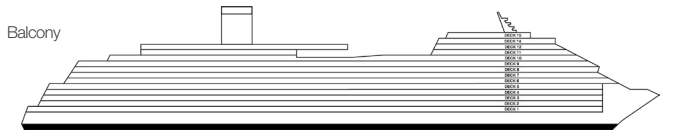

ACCOMMODATIONS SYMBOL LEGEND

- ▲ Twin Bed and Single Sofa Bed
- ★ 2 Twin Beds (convert to King) and Single Sofa Bed
- ★ 2 Twin Beds (convert to King) and 1 Upper Pullman
- ⊙ 2 Twin Beds (do not convert to King) and 1 Upper Pullman
- ⊙ 2 Twin Beds (convert to King) and 2 Upper Pullmans
- 2 Twin Beds (convert to King), Single Sofa Bed and 1 Upper Pullman
- † 2 Twin Beds (convert to King) and Double Sofa Bed
- ◆ Stateroom with 2 Porthole Windows
- < Connecting staterooms (ideal for families and groups of friends)
- \* Twin Beds do not convert to a King Bed
- U Unisex Wheelchair Accessible Restroom

Gross Tonnage: 135,156 Length: 1,061 feet Beam: 122 feet  
 Cruising Speed: 18 Knots Guest Capacity: 4,126 (Double Occupancy)  
 Total Staff: 1,425 Registry: Panama

Terrazza Accommodations 1A Interior 1E Cabana 1I Aft-View Extended Balcony 1L Premium Balcony 1M Premium Vista Balcony

## DECK PLANS

Please contact Guest Access Services for specific ship accessibility features. You may also visit <https://www.carnival.com/about-carnival/special-needs.aspx>

Gross Tonnage: 135,156 Length: 1,061 feet Beam: 122 feet  
 Cruising Speed: 18 Knots Guest Capacity: 4,126 (Double Occupancy)  
 Total Staff: 1,425 Registry: Panama