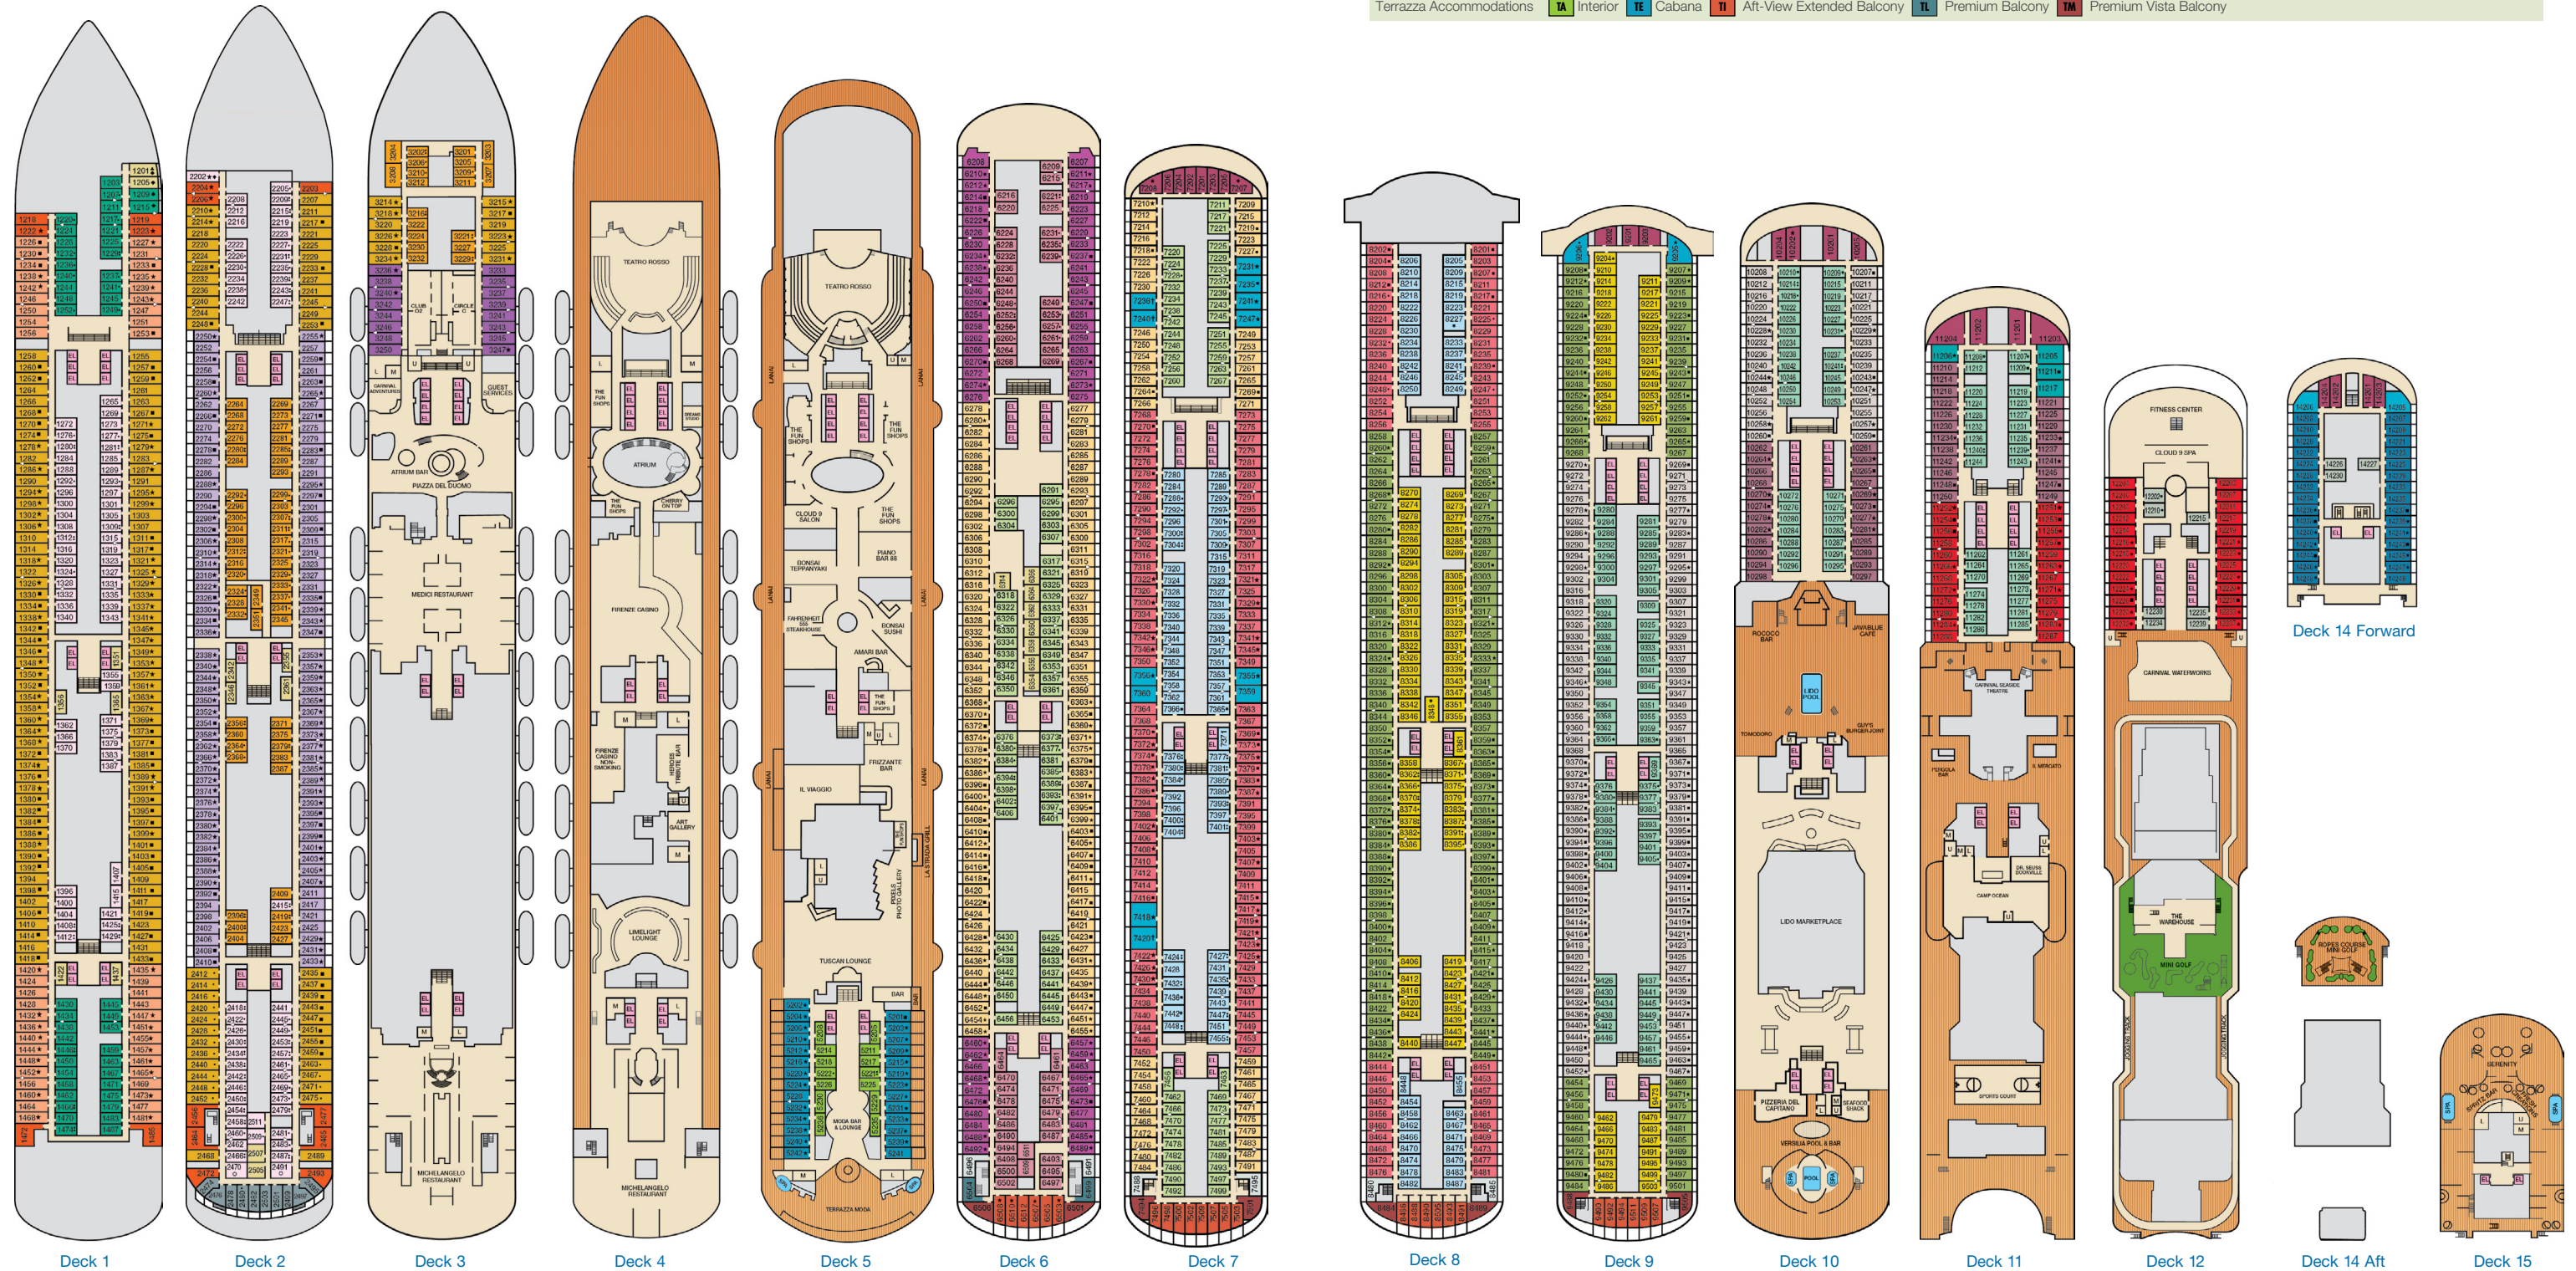

ACCOMMODATIONS SYMBOL LEGEND

- ▲ Twin Bed and Single Sofa Bed
- ★ 2 Twin Beds (convert to King) and Single Sofa Bed
- ★ 2 Twin Beds (convert to King) and 1 Upper Pullman
- ⊙ 2 Twin Beds (do not convert to King) and 1 Upper Pullman
- ⊙ 2 Twin Beds (convert to King) and 2 Upper Pullmans
- 2 Twin Beds (convert to King), Single Sofa Bed and 1 Upper Pullman
- † 2 Twin Beds (convert to King) and Double Sofa Bed
- ◆ Stateroom with 2 Porthole Windows
- < Connecting staterooms (ideal for families and groups of friends)
- \* Twin Beds do not convert to a King Bed
- U Unisex Wheelchair Accessible Restroom

Gross Tonnage: 135,156 Length: 1,061 feet Beam: 122 feet  
 Cruising Speed: 18 Knots Guest Capacity: 4,126 (Double Occupancy)  
 Total Staff: 1,425 Registry: Panama

Terrazza Accommodations 1A Interior 1E Cabana 1I Aft-View Extended Balcony 1L Premium Balcony 1M Premium Vista Balcony

## ACCOMMODATIONS SYMBOL LEGEND

- ▲ Twin Bed and Single Sofa Bed
- ★ 2 Twin Beds (convert to King) and Single Sofa Bed
- 2 Twin Beds (convert to King) and 1 Upper Pullman
- ⊙ 2 Twin Beds (do not convert to King) and 1 Upper Pullman
- ⊛ 2 Twin Beds (convert to King) and 2 Upper Pullmans
- 2 Twin Beds (convert to King), Single Sofa Bed and 1 Upper Pullman
- † 2 Twin Beds (convert to King) and Double Sofa Bed
- ◆ Stateroom with 2 Porthole Windows
- ◁ Connecting staterooms (ideal for families and groups of friends)
- ✳ Twin Beds do not convert to a King Bed
- U Unisex Wheelchair Accessible Restroom

## DECK PLANS

Please contact Guest Access Services for specific ship accessibility features. You may also visit <https://www.carnival.com/about-carnival/special-needs.aspx>

Gross Tonnage: 135,156 Length: 1,061 feet Beam: 122 feet  
 Cruising Speed: 18 Knots Guest Capacity: 4,126 (Double Occupancy)  
 Total Staff: 1,425 Registry: Panama